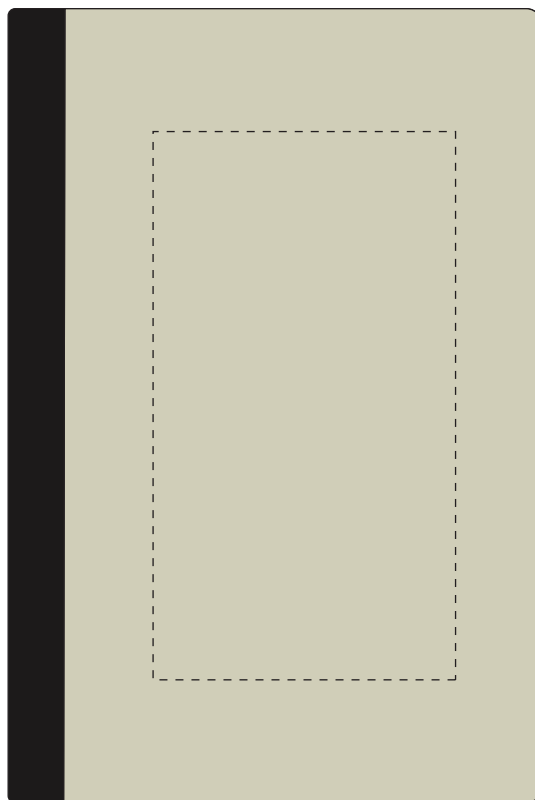

Your Ref:

Quantity:

Product Code: QS1690

Our Ref:

Version: 1

Product Colour: BLACK

PRINTING CONCERNS:**PRODUCT INFO:**

We stock this item in the following colours

**PANTONE REFERENCE(S)**

● Debossing/ Foil Blocking

ARTWORK SCALE 50%

Product Image for visualisation
- colours may vary

- CENTRED TO PRINT AREA
- CENTRED TO NOTEBOOK

The dashed line is to demonstrate print area and will not appear on your printed item

To proceed, please approve visual via the online system.

ARTWORK SCALE 100%

Max print area: 80mm x 145mm